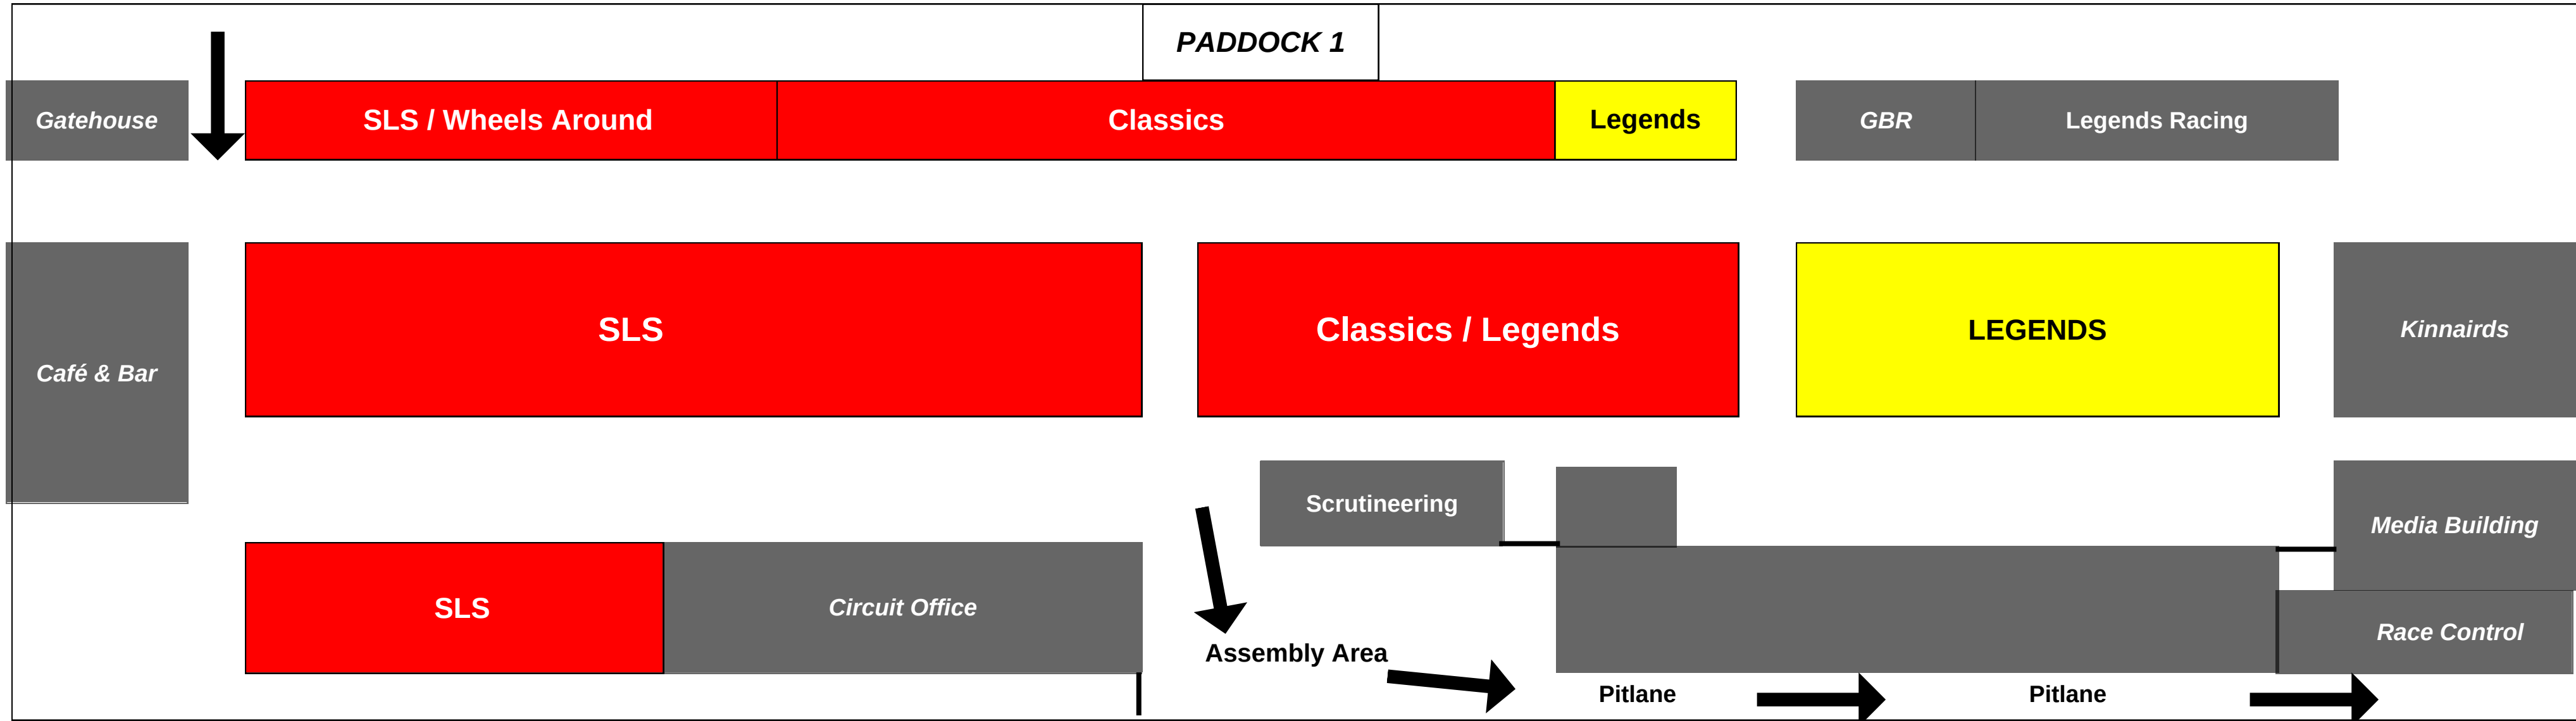

# Sunday June 4th Clockwise

# Saturday June 3rd Anti Clockwise

June 3rd & 4th

*PADDOCK 2*

**DDMC NSSCC & (Classics Sunday  
Overflow)**

**Mod Sports**

*Toilets*

*Café & Bar*