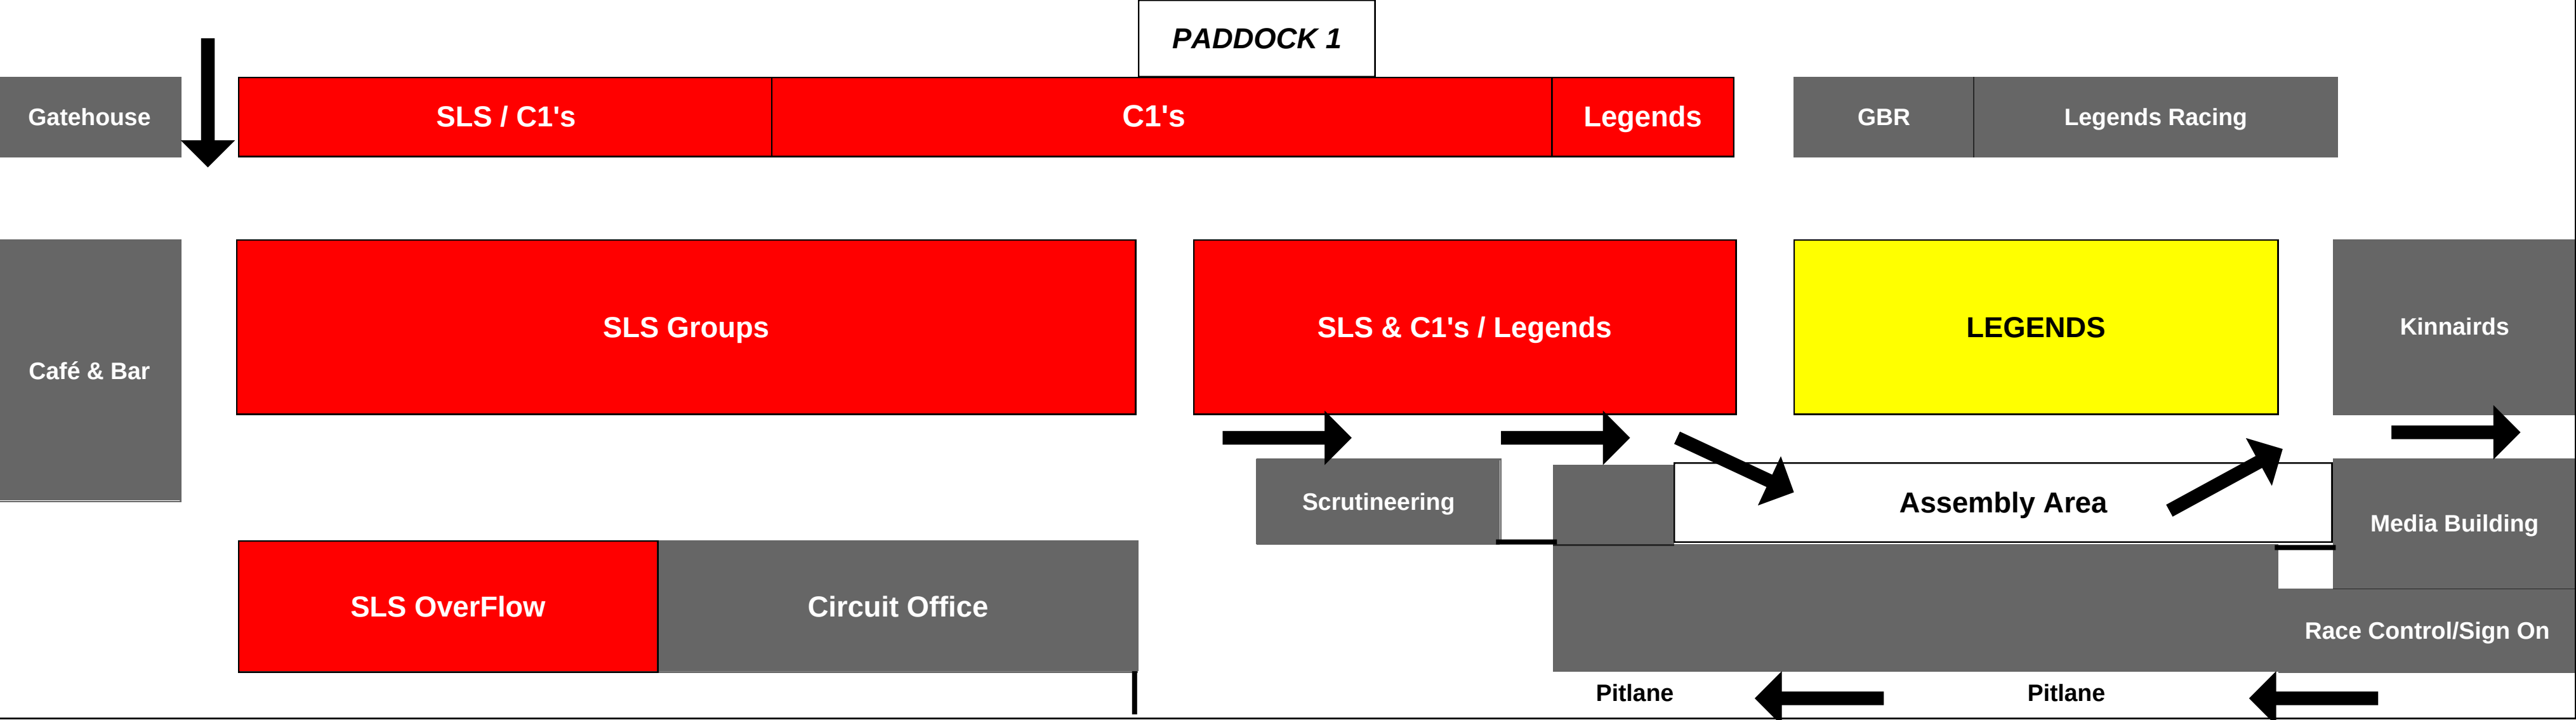

# Saturday June 3rd Anti Clockwise

June 3rd & 4th

*PADDOCK 2*

**DDMC NSSCC & (Classics Sunday  
Overflow)**

**Mod Sports**

*Toilets*

*Café & Bar*