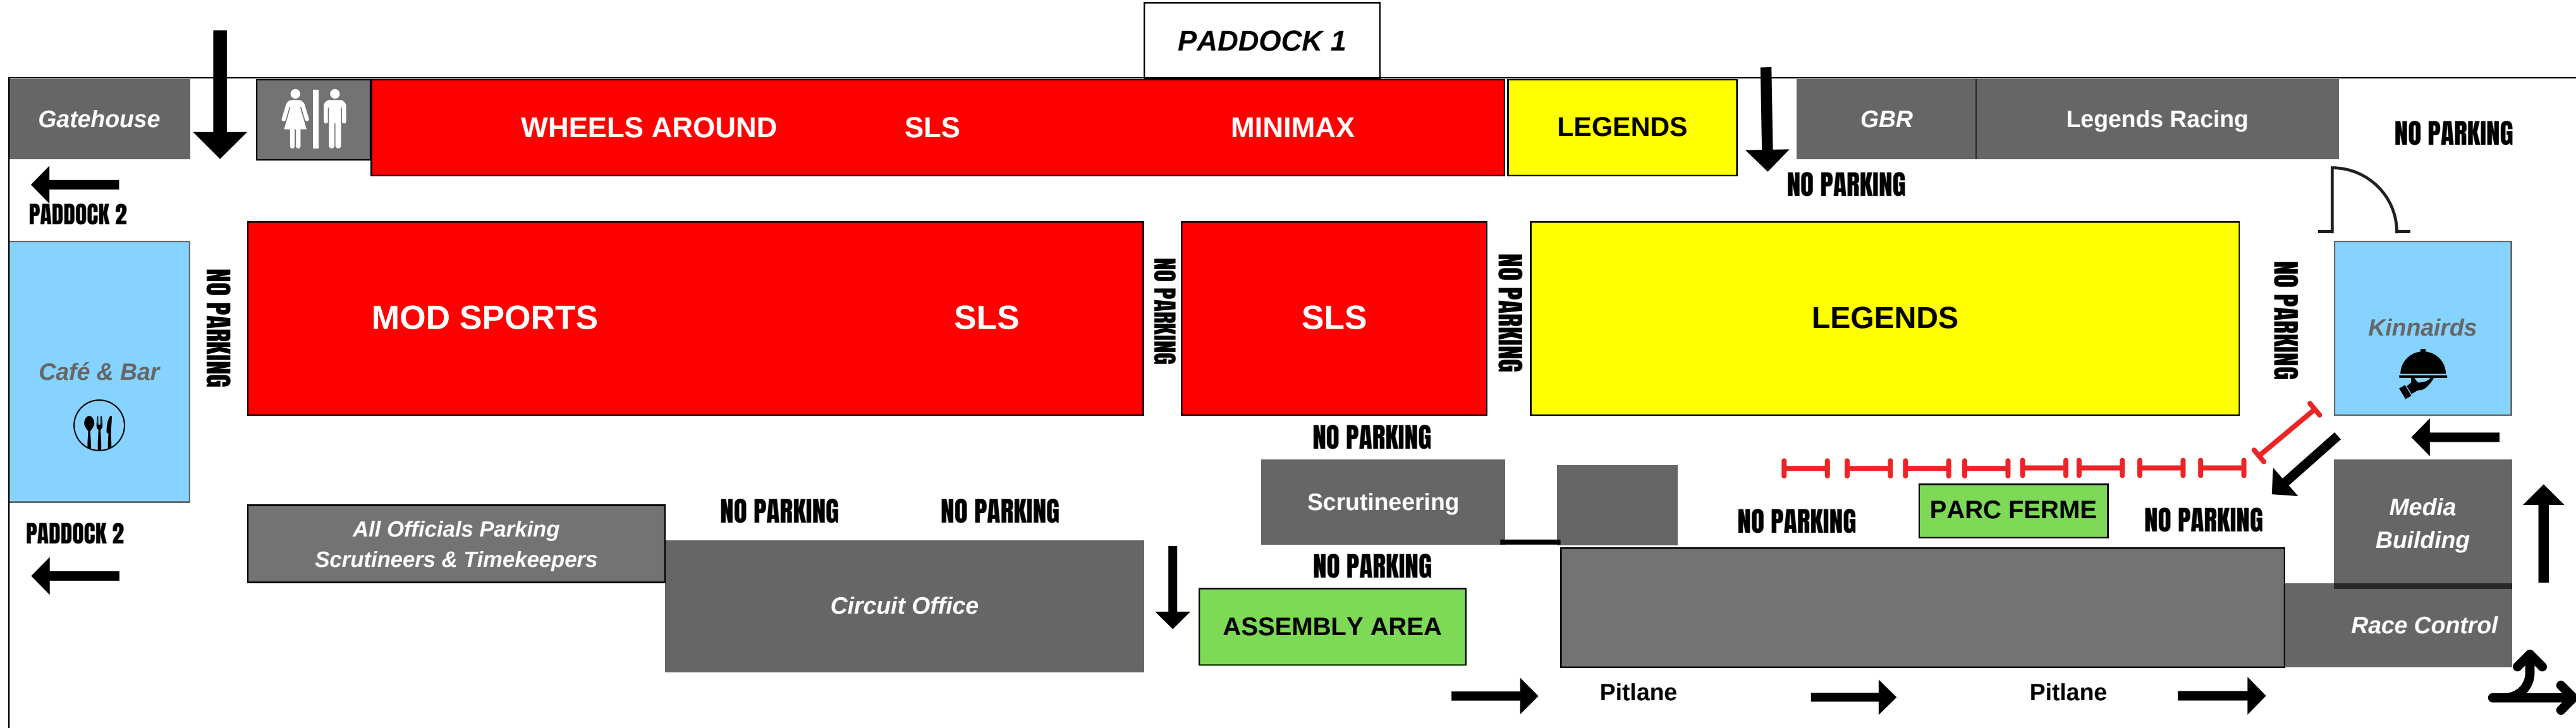

JUNE TWIN TRACK **SATURDAY** ANTICLOCKWISE

JUNE TWIN TRACK **SUNDAY** CLOCKWISE

JUNE TWIN TRACK

PADDOCK 2

DDMC NSSCC & OVERFLOW

**MINI COOPERS (SAT) &
MODIFIED FORDS**

Toilets

Café & Bar