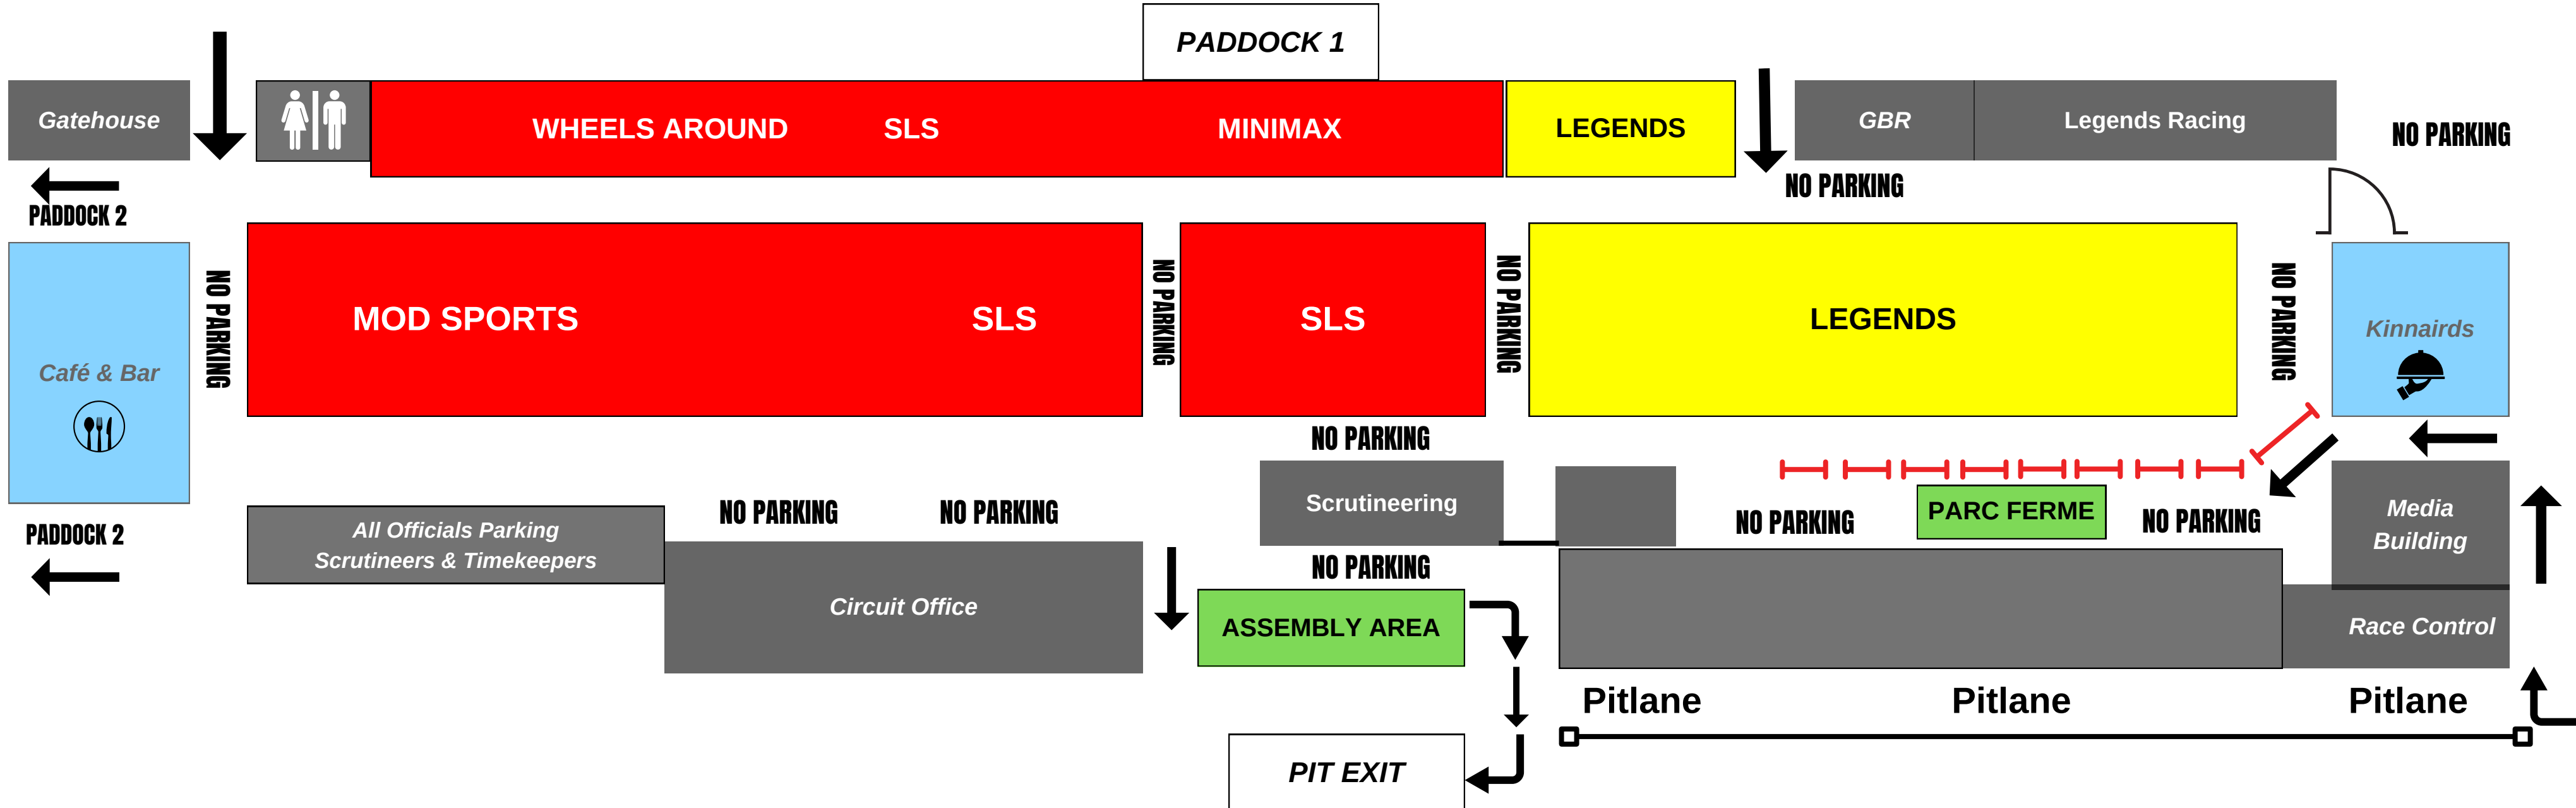

JUNE TWIN TRACK **SATURDAY** ANTICLOCKWISE

JUNE TWIN TRACK **SUNDAY** CLOCKWISE

JUNE TWIN TRACK

PADDOCK 2

DDMC NSSCC & OVERFLOW

**MINI COOPERS (SAT) &
MODIFIED FORDS**

Toilets

Café & Bar