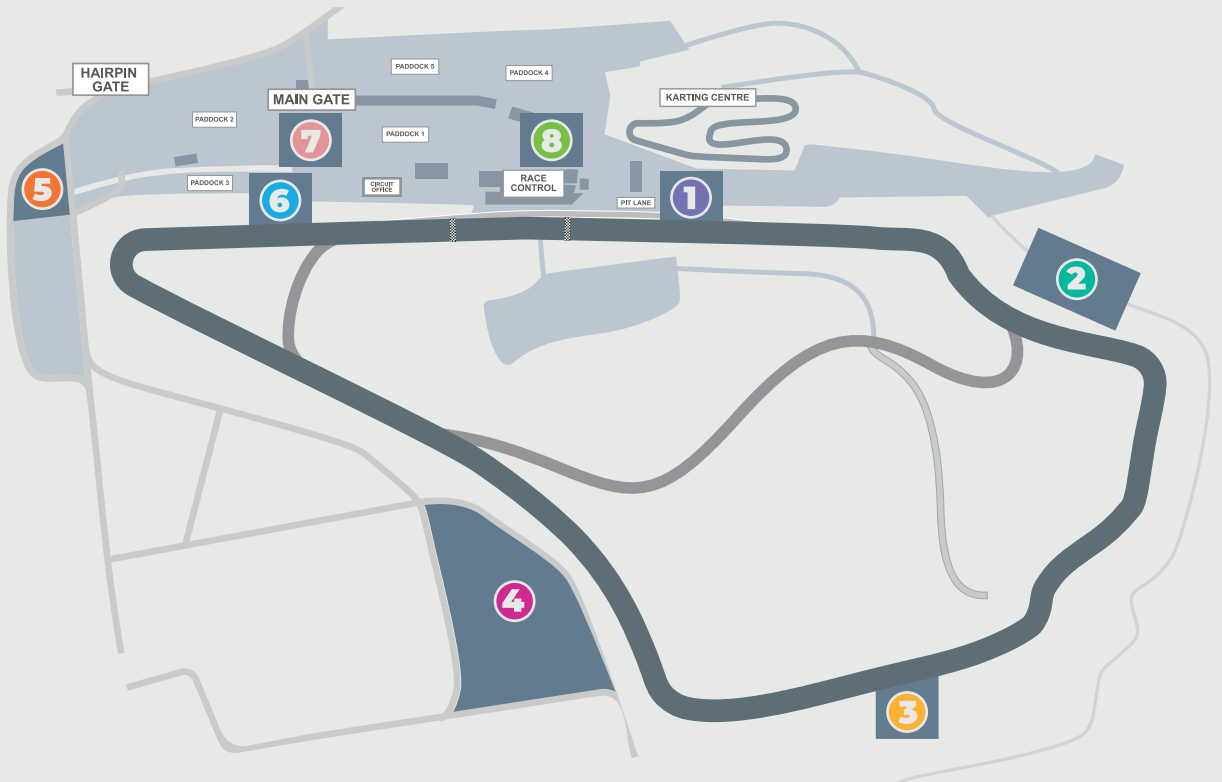

# FOOD & DRINK MAP

### 1 BRIDGE

CRISPY CHICKEN HOUSE  
TACO TIME  
COFFEE & PASTRY BAR  
DONUTS

### 2 MCINTYRE'S

DIPPIN' DONUTS  
PIZZAS & SUBS  
BUTCHER'S BEST  
THE MINI BAR

### 4 CLARK'S

LOADED BITES  
EVENTSMAN BAR  
CHINESE NOODLE BAR  
DONUTS