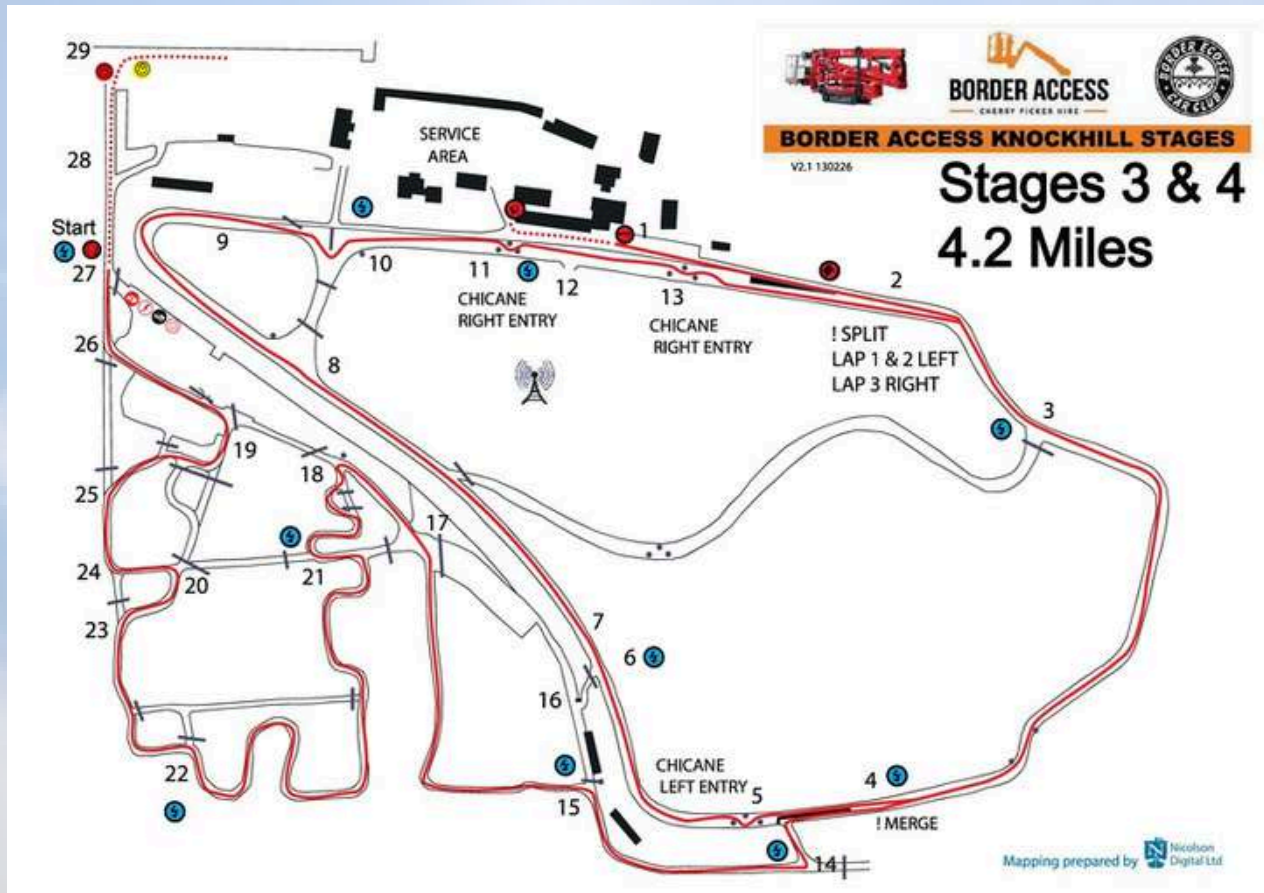

SMART
INTERNATIONAL
Vehicle Cleaning Products
07971 930043

BORDER ACCESS KNOCKHILL RALLY STAGES SCHEDULE

No.	MILEAGE	DUE TIME CAR 1
SS1	3.9 MILES	07:57
SS2	3.9 MILES	08:41
SS3	4.2 MILES	09:52
SS4	4.2 MILES	10:36
SS5	4.2 MILES	11:47
SS6	4.2 MILES	12:30
SS7	4.3 MILES	14:24
SS8	4.3 MILES	15:00
SS9	2.9 MILES	16:05
SS10	2.9 MILES	16:50

Take today's ticket price off

- plus a little extra off a Season Pass if bought today

**VISIT THE CIRCUIT OFFICE
FOR MORE INFORMATION**

STAGES 3 & 4 | 4.2 MILES

STAGES 5 & 6 | 4.2 MILES

BTCC KNOCKHILL 8-9 AUG