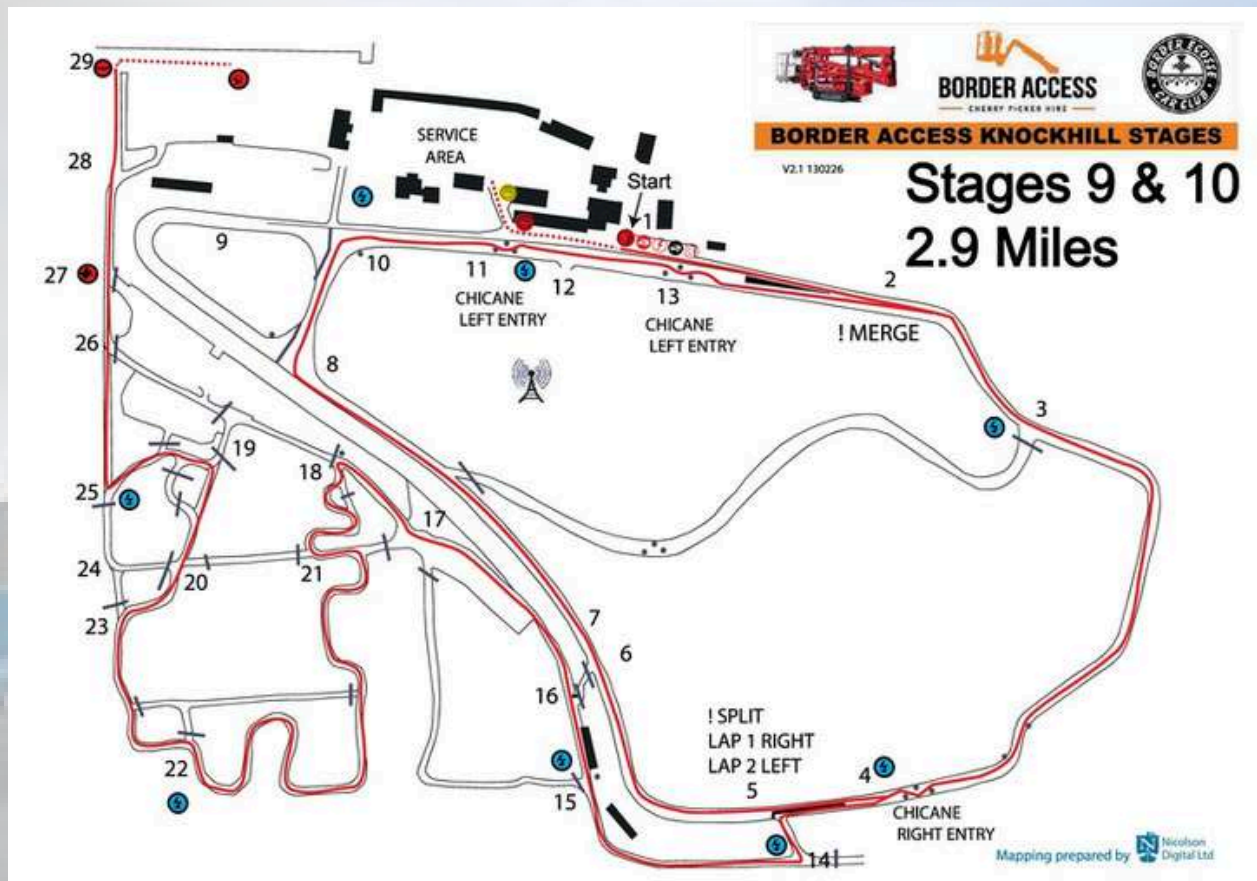

STAGES 9 & 10 | 2.9 MILES