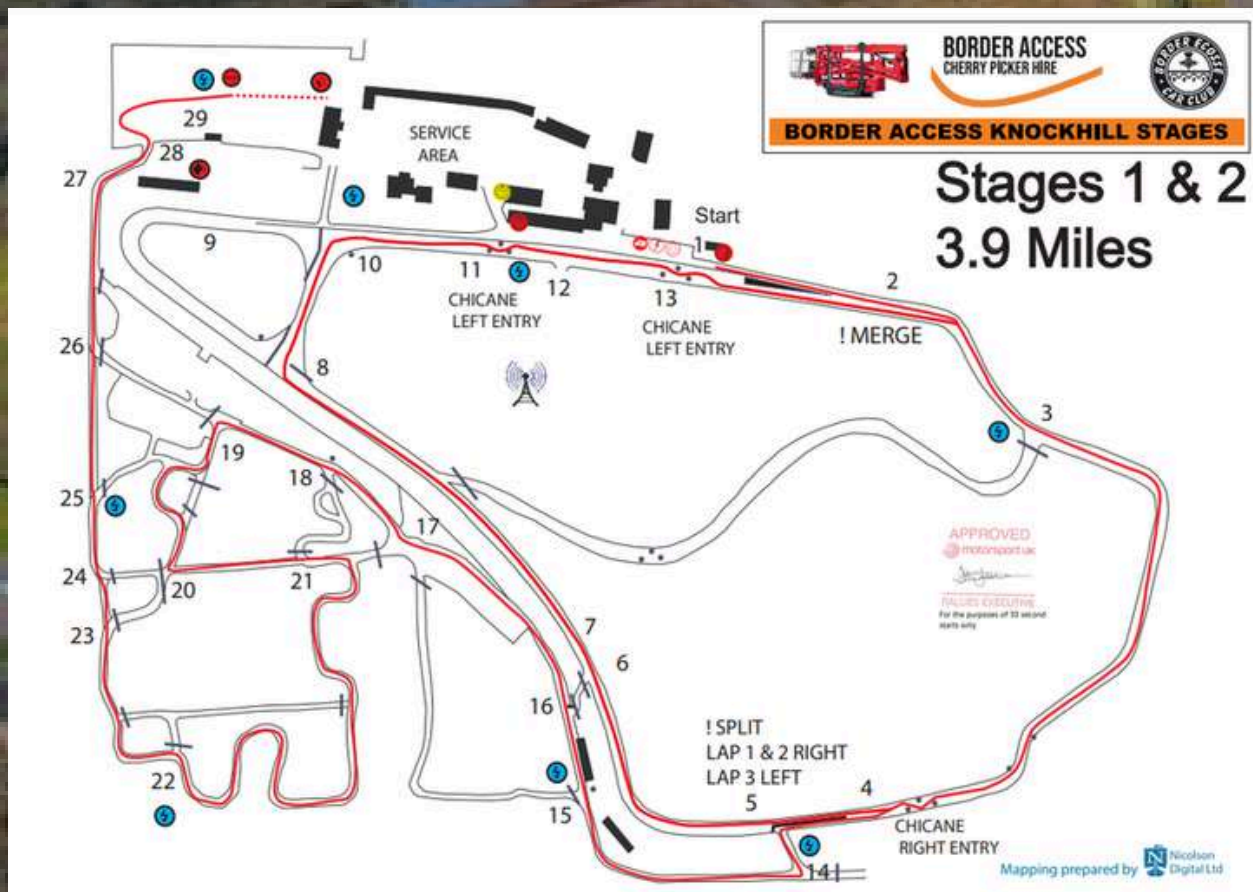

BORDER ACCESS KNOCKHILL RALLY STAGES SCHEDULE

No.	MILEAGE	DUE TIME CAR 1
SS1	3.9 MILES	07:57
SS2	3.9 MILES	08:41
SS3	4.2 MILES	09:52
SS4	4.2 MILES	10:36
SS5	4.2 MILES	11:47
SS6	4.2 MILES	12:30
SS7	4.3 MILES	14:24
SS8	4.3 MILES	15:00
SS9	2.9 MILES	16:05
SS10	2.9 MILES	16:50

STAGES 1 & 2 | 3.9 MILES