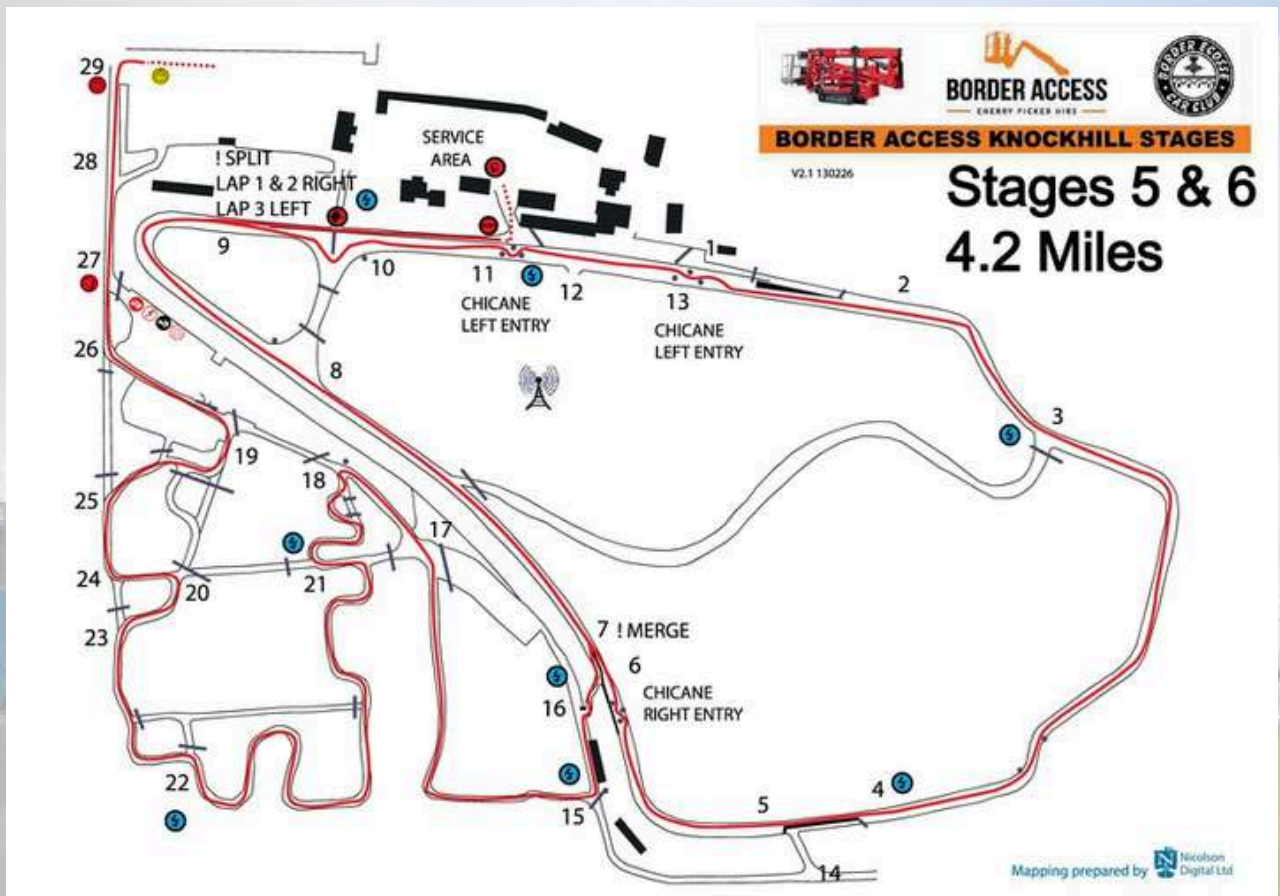

Take today's ticket price off

- plus a little extra off a Season Pass if bought today

**VISIT THE CIRCUIT OFFICE
FOR MORE INFORMATION**

STAGES 3 & 4 | 4.2 MILES

STAGES 5 & 6 | 4.2 MILES

BTCC KNOCKHILL 8-9 AUG