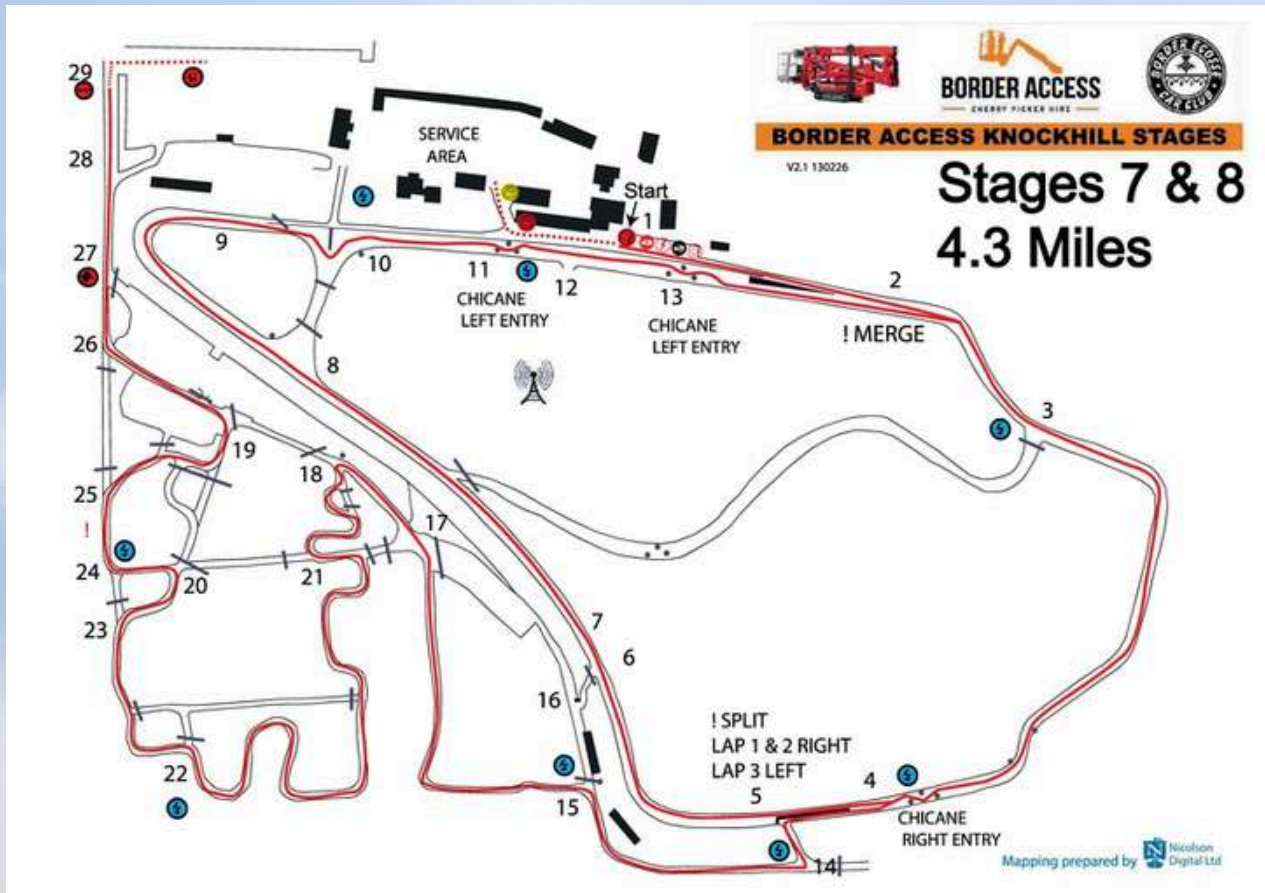

STAGES 7 & 8 | 4.3 MILES