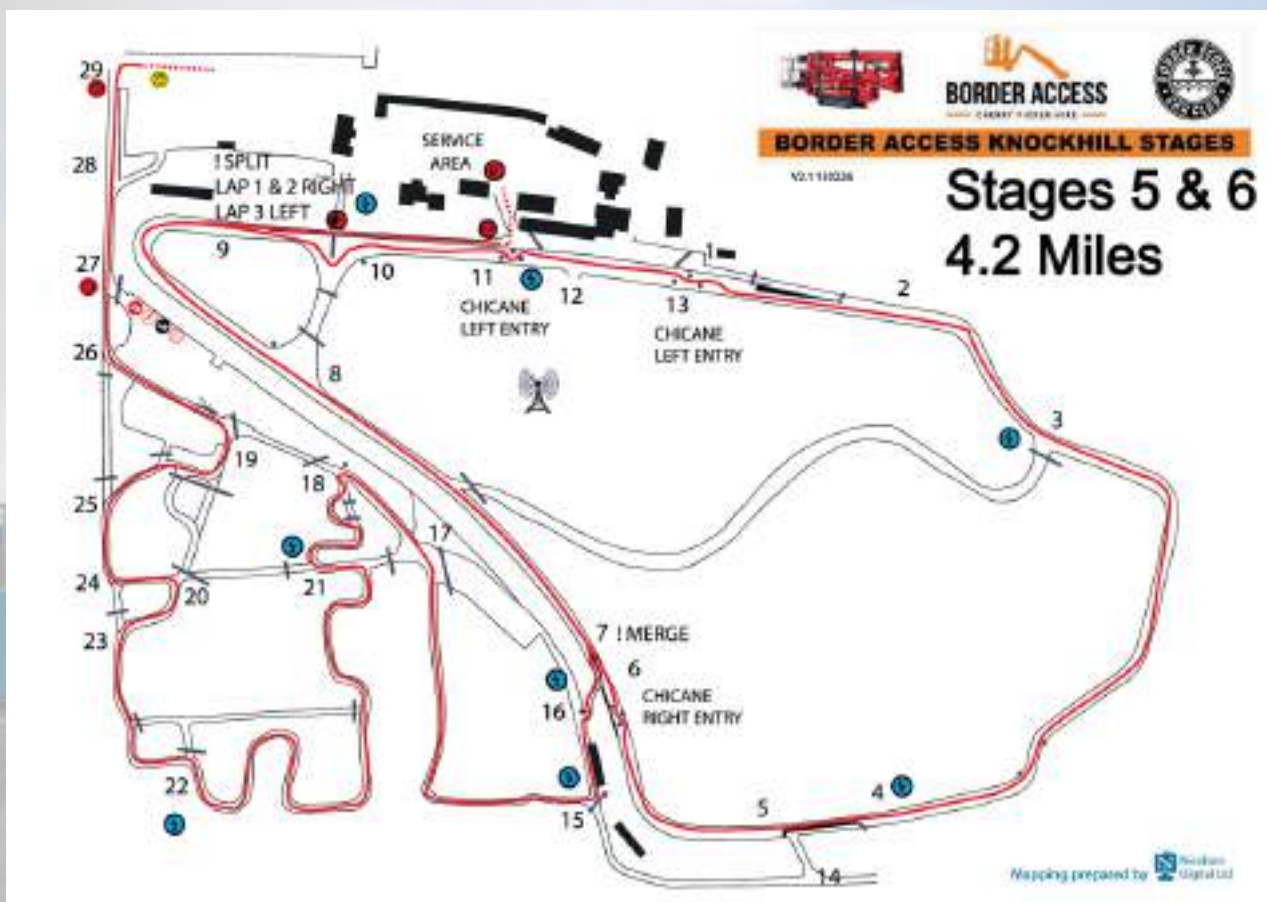

BORDER ACCESS KNOCKHILL RALLY STAGES

SUNDAY 1ST MARCH

www.knockhill.com/events

SEEDED LIST

TICKETS AT WWW.KNOCKHILL.COM/EVENTS

No.	DRIVER	NAVIGATOR	MAKE	MODEL	CLASS
1	Peter Stewart	Harry Marchbank	Citroen	C3 Rally 2	Class 1
2	Ian Forgan	Kathryn Forgan	Ford	Fiesta Rally2	
3	Thomas Gray	Ricky Finlayson	Peugeot	208 R5	Class 1
4	Alan Carmichael	Keir Beaton	Rally 2	Rally2	Class 1
5	Wayne Sisson	Connor Sisson	Skoda	R5	Class 1
6	Johnnie Mackay	Rachel Matheson	Mitsubishi	Evo VII	Class 1
7	Owen Paterson	Clare Fraser	Subaru	Impreza	Class 5
8	Billy Mclelland	Eamonn Boyle	Subaru	N15	Class 5
9	Ross Hunter	Chris Dodds	Peugeot	208 Rally 4	Class 5
10	Des Campbell	Rhys Donaldson	Peugeot	206	Class 7
11	Ben Macdowall	John Shephard	BMW	130i	Class 3
12	Chris McCallum	Stephen Clark	Ford	Escort MK2	Class 5
14	Martyn Erskine	Ashley Erskine	Mitsubishi	Evo	Class 1
15	Chris Thompson	Pete Gibson	Ford	Fiesta Rally 2	Class 1
16	Kenny Wood	Greg Halfpenny	Ford	Escort	Class 5
17	Dave McIntyre	Cameron Dunn	Citroen	C2R2	Class 7
18	Ricky Wheeler	Adam Miller	Ford	Escort Mk 2 RS2000	Class 5
19	John Marshall	Craig Wallace	BMW	E30 M3	Class 3
20	Lewis Gilbert	James Braithwaite	Ford	Fiesta R5 Proto	Class 1
21	Alison Horne	Karen Horne	Mini	Cooper S	Class 3
22	Martyn Douglas	Gail Whyte	Ford	Fiesta R2	Class 7
23	Dave Bellerby	Drew Bellerby	Mitsubishi	Lancer Evo	Class 1
24	Nigel Atkinson	Keith Atkinson	Ford	Escort	Class 7
25	Alister Watson	Robert Wood	Ford	Escort	Class 5
26	Ewan Murdoch	Hayden Brown	Ford	Escort	Class 7
27	Alistair Crawford	Tom Lothion	Ford	Escort	Class 3
28	James Gibb	Amy McCubbin	BMW	E 30	
29	Niall Cowan Jnr	Ashley Thomson	MG	3	Class 9
30	Stephen Conn	TBC	BMW	1M	Class 9
31	Nige Keen	Edward Keen	Ford	Mk 2	Class 5
32	Bruce Lindsay	Lucie Gutteridge	Ford	Fiesta S1400	Class 9

Adult - £130
Concession - £95

Take today's ticket price off
- plus a little extra off a Season Pass if bought today

**VISIT THE CIRCUIT OFFICE
FOR MORE INFORMATION**

STAGES 3 & 4 | 4.2 MILES

STAGES 5 & 6 | 4.2 MILES