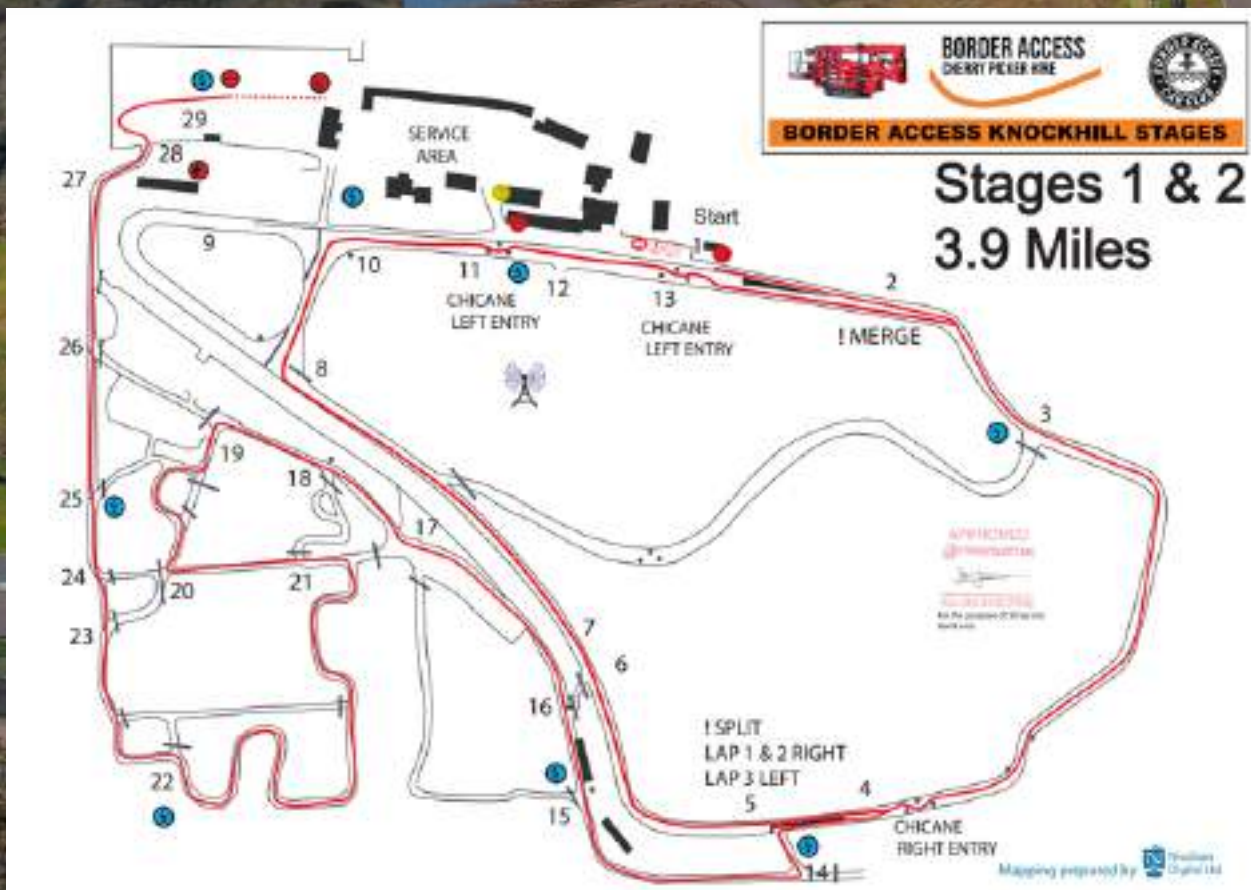

BORDER ACCESS KNOCKHILL RALLY STAGES SCHEDULE

No.	MILEAGE	DUE TIME CAR 1
SS1	3.9 MILES	07:57
SS2	3.9 MILES	08:41
SS3	4.2 MILES	09:52
SS4	4.2 MILES	10:36
SS5	4.2 MILES	11:47
SS6	4.2 MILES	12:30
SS7	4.3 MILES	14:24
SS8	4.3 MILES	15:00
SS9	2.9 MILES	16:05
SS10	2.9 MILES	16:50

STAGES 1 & 2 | 3.9 MILES