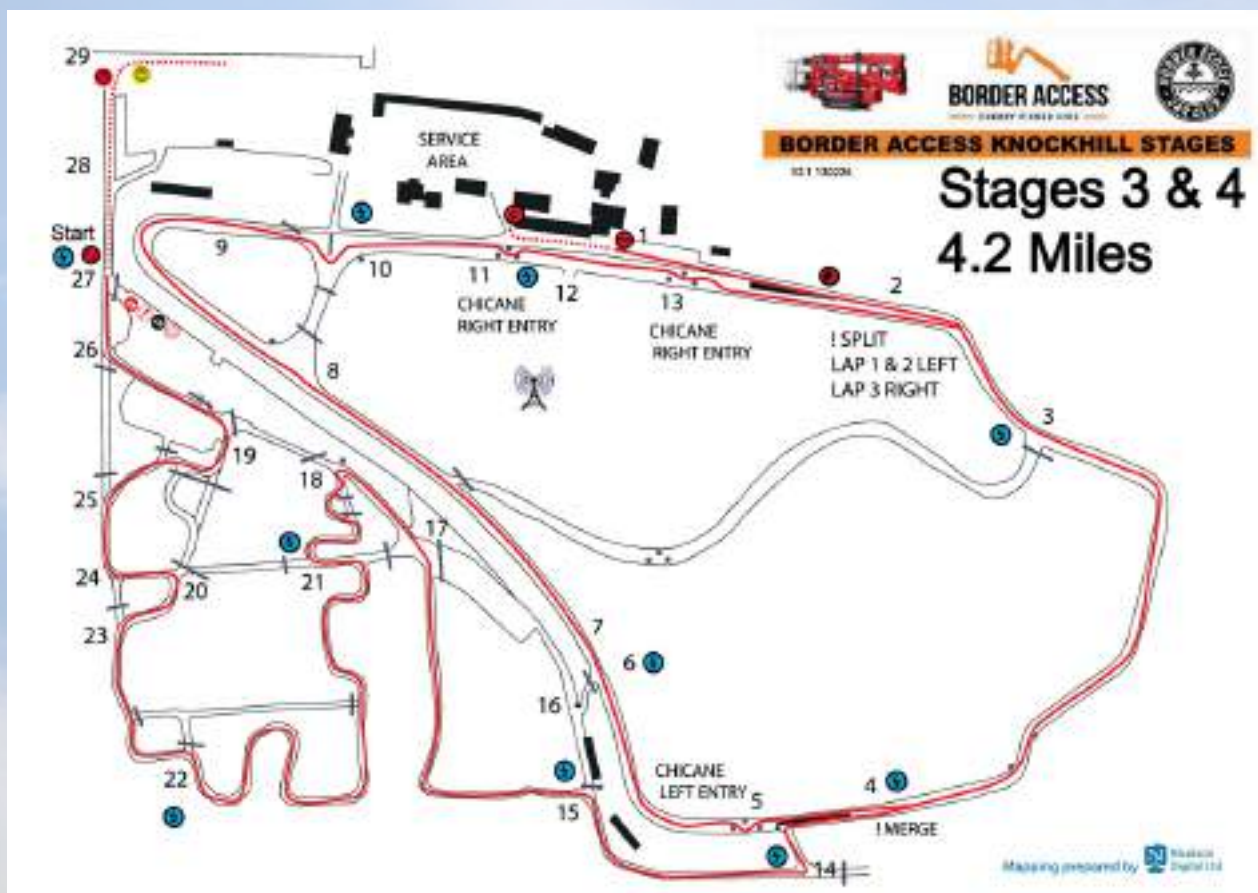

BORDER ACCESS KNOCKHILL RALLY STAGES

SUNDAY 1ST MARCH

www.knockhill.com/events

SEEDED LIST

TICKETS AT WWW.KNOCKHILL.COM/EVENTS

No.	DRIVER	NAVIGATOR	MAKE	MODEL	CLASS
1	Peter Stewart	Harry Marchbank	Citroen	C3 Rally 2	Class 1
2	Ian Forgan	Kathryn Forgan	Ford	Fiesta Rally2	
3	Thomas Gray	Ricky Finlayson	Peugeot	208 R5	Class 1
4	Alan Carmichael	Keir Beaton	Rally 2	Rally2	Class 1
5	Wayne Sisson	Connor Sisson	Skoda	R5	Class 1
6	Johnnie Mackay	Rachel Matheson	Mitsubishi	Evo VII	Class 1
7	Owen Paterson	Clare Fraser	Subaru	Impreza	Class 5
8	Billy Mclelland	Eamonn Boyle	Subaru	N15	Class 5
9	Ross Hunter	Chris Dodds	Peugeot	208 Rally 4	Class 5
10	Des Campbell	Rhys Donaldson	Peugeot	206	Class 7
11	Ben Macdowall	John Shephard	BMW	130i	Class 3
12	Chris McCallum	Stephen Clark	Ford	Escort MK2	Class 5
14	Martyn Erskine	Ashley Erskine	Mitsubishi	Evo	Class 1
15	Chris Thompson	Pete Gibson	Ford	Fiesta Rally 2	Class 1
16	Kenny Wood	Greg Halfpenny	Ford	Escort	Class 5
17	Dave McIntyre	Cameron Dunn	Citroen	C2R2	Class 7
18	Ricky Wheeler	Adam Miller	Ford	Escort Mk 2 RS2000	Class 5
19	John Marshall	Craig Wallace	BMW	E30 M3	Class 3
20	Lewis Gilbert	James Braithwaite	Ford	Fiesta R5 Proto	Class 1
21	Alison Horne	Karen Horne	Mini	Cooper S	Class 3
22	Martyn Douglas	Gail Whyte	Ford	Fiesta R2	Class 7
23	Dave Bellerby	Drew Bellerby	Mitsubishi	Lancer Evo	Class 1
24	Nigel Atkinson	Keith Atkinson	Ford	Escort	Class 7
25	Alister Watson	Robert Wood	Ford	Escort	Class 5
26	Ewan Murdoch	Hayden Brown	Ford	Escort	Class 7
27	Alistair Crawford	Tom Lothion	Ford	Escort	Class 3
28	James Gibb	Amy McCubbin	BMW	E 30	
29	Niall Cowan Jnr	Ashley Thomson	MG	3	Class 9
30	Stephen Conn	TBC	BMW	1M	Class 9
31	Nige Keen	Edward Keen	Ford	Mk 2	Class 5
32	Bruce Lindsay	Lucie Gutteridge	Ford	Fiesta S1400	Class 9

Adult - £130
Concession - £95

Take today's ticket price off
- plus a little extra off a Season Pass if bought today

**VISIT THE CIRCUIT OFFICE
FOR MORE INFORMATION**

STAGES 3 & 4 | 4.2 MILES

STAGES 5 & 6 | 4.2 MILES