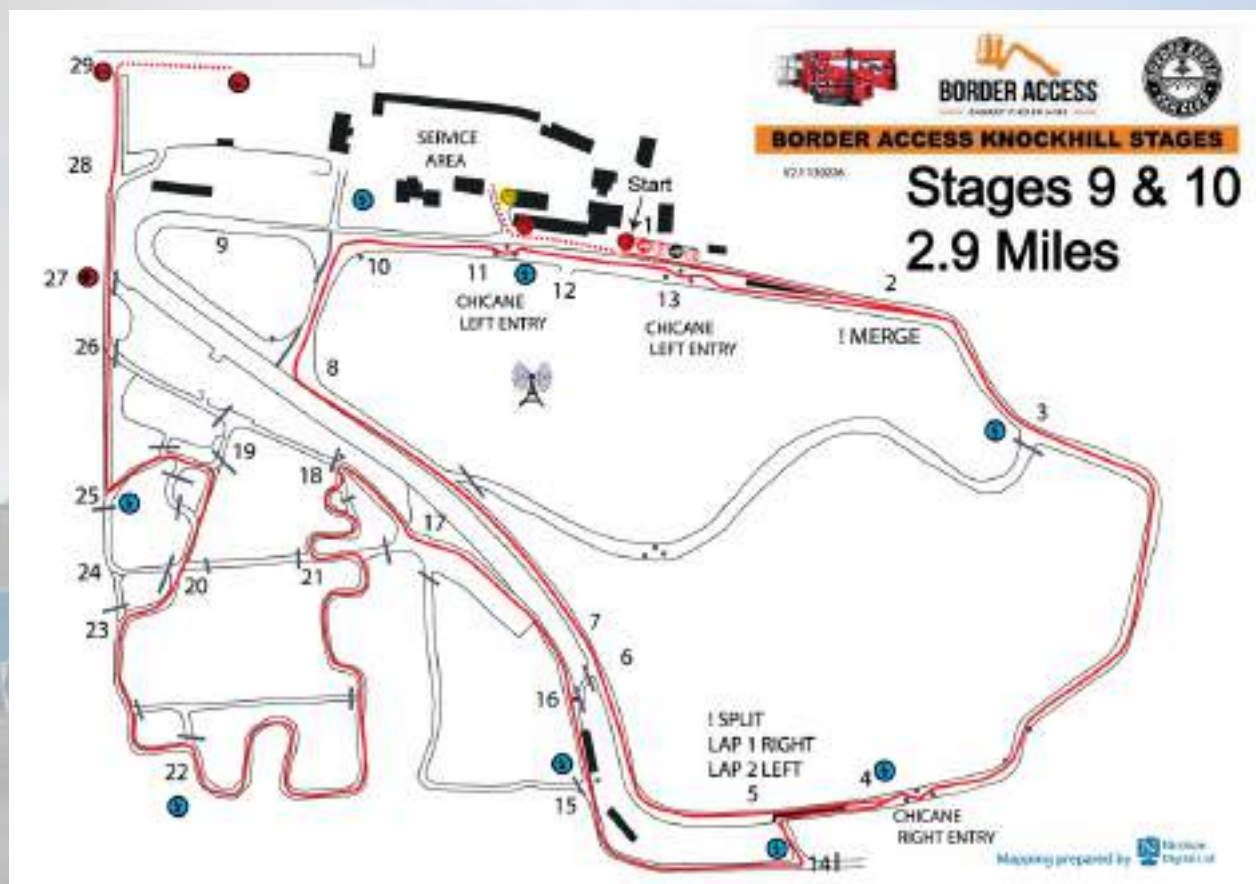

BORDER ACCESS KNOCKHILL RALLY STAGES

SUNDAY 1ST MARCH

www.knockhill.com/events

SEEDED LIST

TICKETS AT WWW.KNOCKHILL.COM/EVENTS

No.	DRIVER	NAVIGATOR	MAKE	MODEL	CLASS
1	Peter Stewart	Harry Marchbank	Citroen	C3 Rally 2	Class 1
2	Ian Forgan	Kathryn Forgan	Ford	Fiesta Rally2	
3	Thomas Gray	Ricky Finlayson	Peugeot	208 R5	Class 1
4	Alan Carmichael	Keir Beaton	Rally 2	Rally2	Class 1
5	Wayne Sisson	Connor Sisson	Skoda	R5	Class 1
6	Johnnie Mackay	Rachel Matheson	Mitsubishi	Evo VII	Class 1
7	Owen Paterson	Clare Fraser	Subaru	Impreza	Class 5
8	Billy Mclelland	Eamonn Boyle	Subaru	N15	Class 5
9	Ross Hunter	Chris Dodds	Peugeot	208 Rally 4	Class 5
10	Des Campbell	Rhys Donaldson	Peugeot	206	Class 7
11	Ben Macdowall	John Shephard	BMW	130i	Class 3
12	Chris McCallum	Stephen Clark	Ford	Escort MK2	Class 5
14	Martyn Erskine	Ashley Erskine	Mitsubishi	Evo	Class 1
15	Chris Thompson	Pete Gibson	Ford	Fiesta Rally 2	Class 1
16	Kenny Wood	Greg Halfpenny	Ford	Escort	Class 5
17	Dave McIntyre	Cameron Dunn	Citroen	C2R2	Class 7
18	Ricky Wheeler	Adam Miller	Ford	Escort Mk 2 RS2000	Class 5
19	John Marshall	Craig Wallace	BMW	E30 M3	Class 3
20	Lewis Gilbert	James Braithwaite	Ford	Fiesta R5 Proto	Class 1
21	Alison Horne	Karen Horne	Mini	Cooper S	Class 3
22	Martyn Douglas	Gail Whyte	Ford	Fiesta R2	Class 7
23	Dave Bellerby	Drew Bellerby	Mitsubishi	Lancer Evo	Class 1
24	Nigel Atkinson	Keith Atkinson	Ford	Escort	Class 7
25	Alister Watson	Robert Wood	Ford	Escort	Class 5
26	Ewan Murdoch	Hayden Brown	Ford	Escort	Class 7
27	Alistair Crawford	Tom Lothion	Ford	Escort	Class 3
28	James Gibb	Amy McCubbin	BMW	E 30	
29	Niall Cowan Jnr	Ashley Thomson	MG	3	Class 9
30	Stephen Conn	TBC	BMW	1M	Class 9
31	Nige Keen	Edward Keen	Ford	Mk 2	Class 5
32	Bruce Lindsay	Lucie Gutteridge	Ford	Fiesta S1400	Class 9

KNOCKHILL
Racing Circuit

KwikFit **BTCC**
BRITISH TOURING CAR CHAMPIONSHIP

BTCC KNOCKHILL 8-9 AUG

TICKETS AT WWW.KNOCKHILL.COM

STAGES 7 & 8 | 4.3 MILES

STAGES 9 & 10 | 2.9 MILES

SPECIAL OFFERS

£199