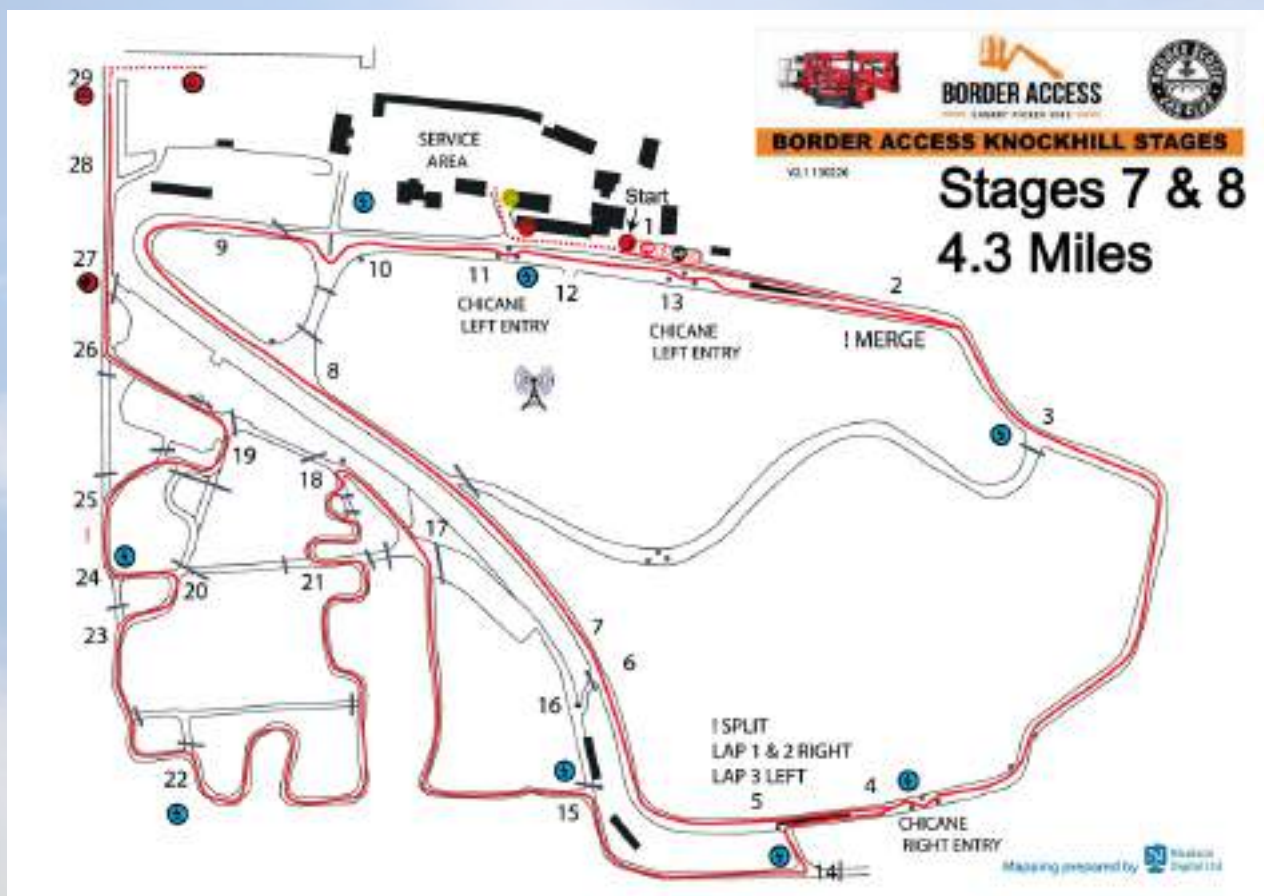

BORDER ACCESS KNOCKHILL RALLY STAGES

SUNDAY 1ST MARCH

www.knockhill.com/events

SEEDED LIST

TICKETS AT WWW.KNOCKHILL.COM/EVENTS

No.	DRIVER	NAVIGATOR	MAKE	MODEL	CLASS
1	Peter Stewart	Harry Marchbank	Citroen	C3 Rally 2	Class 1
2	Ian Forgan	Kathryn Forgan	Ford	Fiesta Rally2	
3	Thomas Gray	Ricky Finlayson	Peugeot	208 R5	Class 1
4	Alan Carmichael	Keir Beaton	Rally 2	Rally2	Class 1
5	Wayne Sisson	Connor Sisson	Skoda	R5	Class 1
6	Johnnie Mackay	Rachel Matheson	Mitsubishi	Evo VII	Class 1
7	Owen Paterson	Clare Fraser	Subaru	Impreza	Class 5
8	Billy Mclelland	Eamonn Boyle	Subaru	N15	Class 5
9	Ross Hunter	Chris Dodds	Peugeot	208 Rally 4	Class 5
10	Des Campbell	Rhys Donaldson	Peugeot	206	Class 7
11	Ben Macdowall	John Shephard	BMW	130i	Class 3
12	Chris McCallum	Stephen Clark	Ford	Escort MK2	Class 5
14	Martyn Erskine	Ashley Erskine	Mitsubishi	Evo	Class 1
15	Chris Thompson	Pete Gibson	Ford	Fiesta Rally 2	Class 1
16	Kenny Wood	Greg Halfpenny	Ford	Escort	Class 5
17	Dave McIntyre	Cameron Dunn	Citroen	C2R2	Class 7
18	Ricky Wheeler	Adam Miller	Ford	Escort Mk 2 RS2000	Class 5
19	John Marshall	Craig Wallace	BMW	E30 M3	Class 3
20	Lewis Gilbert	James Braithwaite	Ford	Fiesta R5 Proto	Class 1
21	Alison Horne	Karen Horne	Mini	Cooper S	Class 3
22	Martyn Douglas	Gail Whyte	Ford	Fiesta R2	Class 7
23	Dave Bellerby	Drew Bellerby	Mitsubishi	Lancer Evo	Class 1
24	Nigel Atkinson	Keith Atkinson	Ford	Escort	Class 7
25	Alister Watson	Robert Wood	Ford	Escort	Class 5
26	Ewan Murdoch	Hayden Brown	Ford	Escort	Class 7
27	Alistair Crawford	Tom Lothion	Ford	Escort	Class 3
28	James Gibb	Amy McCubbin	BMW	E 30	
29	Niall Cowan Jnr	Ashley Thomson	MG	3	Class 9
30	Stephen Conn	TBC	BMW	1M	Class 9
31	Nige Keen	Edward Keen	Ford	Mk 2	Class 5
32	Bruce Lindsay	Lucie Gutteridge	Ford	Fiesta S1400	Class 9

KNOCKHILL
Racing Circuit

KwikFit **BTCC**
BRITISH TOURING CAR CHAMPIONSHIP

BTCC KNOCKHILL 8-9 AUG

TICKETS AT WWW.KNOCKHILL.COM

STAGES 7 & 8 | 4.3 MILES

STAGES 9 & 10 | 2.9 MILES

SPECIAL OFFERS

£199