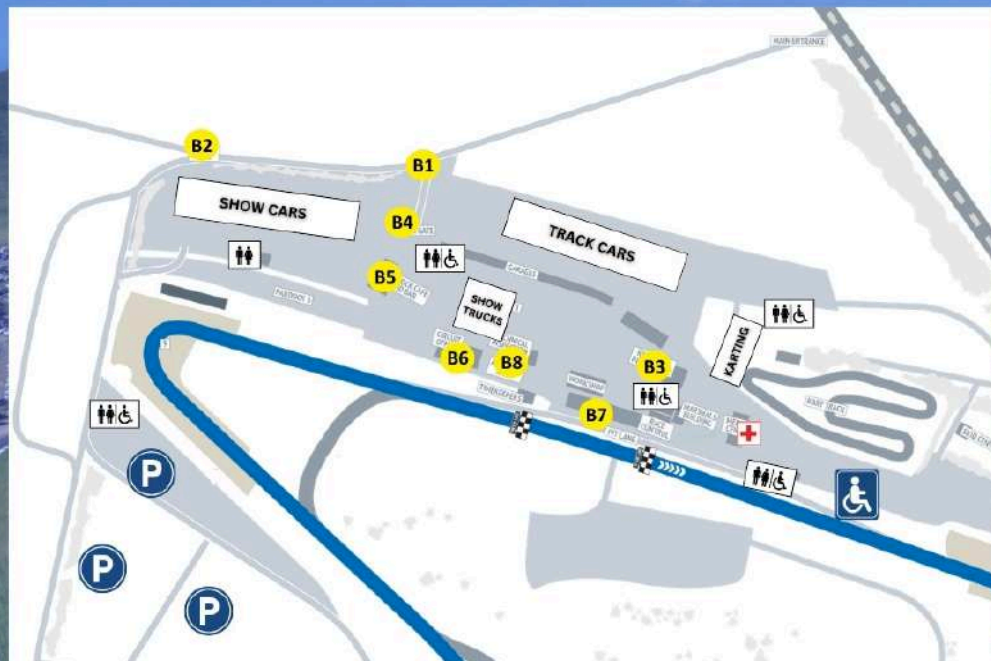

## ON TRACK ACTIVITIES

TIME	ACTIVITY
9AM - 12.30PM	<b>HOT HATCH SESSIONS</b> 
12.30PM	<b>LUNCH BREAK</b> 
12.35PM	<b>DRIFTING AT HAIRPIN</b> 
12.45PM	<b>EASTER EGG ROLLING AT DUFFUS DIP</b> 
1.00PM	<b>DRIFTING AT HAIRPIN</b> 
1.15PM	<b>TRACTOR &amp; TRUCKS PARADE LAPS</b> 
1.30PM-5.00PM	<b>HOT HATCH SESSIONS</b> 

FOR EASTER EGG ROLLING MEET AT THE HOLDING AREA AT 12:30PM

## OFF TRACK ACTIVITIES

TIME	ACTIVITY	LOCATION
10AM-3PM	<b>EASTER EGG PAINTING</b> 	SCRUTINEERING BAY
	<b>TREASURE HUNT</b> 	
	<b>BMX WORK SHOP</b> 	PITLANE GARAGES
	<b>KARTING SIMULATOR</b> 	PITLANE GARAGES
	<b>KIDS ZONE</b> 	SCRUTINEERING BAY
	<b>FUN FAIR</b> 	PADDOCK 1
11:30AM	<b>CAR SHOW SOUND OFF</b> 	SHOW CAR ZONE
1.30PM	<b>CAR SHOW PRIZE GIVING</b> 	SHOW CAR ZONE
2.30PM	<b>CAR SHOW REV YOUR ENGINES</b> 	SHOW CAR ZONE

## LOCATIONS

**B1** TRACK & SHOW CAR ENTRANCE

**B2** SPECTATOR ENTRANCE

**B3** KINNAIRDS BISTRO

**B4** MAIN GATE - SECURITY

**B5** PADDOCK CAFE & BAR

**B6** BURGER & DONUT FOOD STANDS

**B7** BMX WORKSHOP  
KARTING SIMULATORS